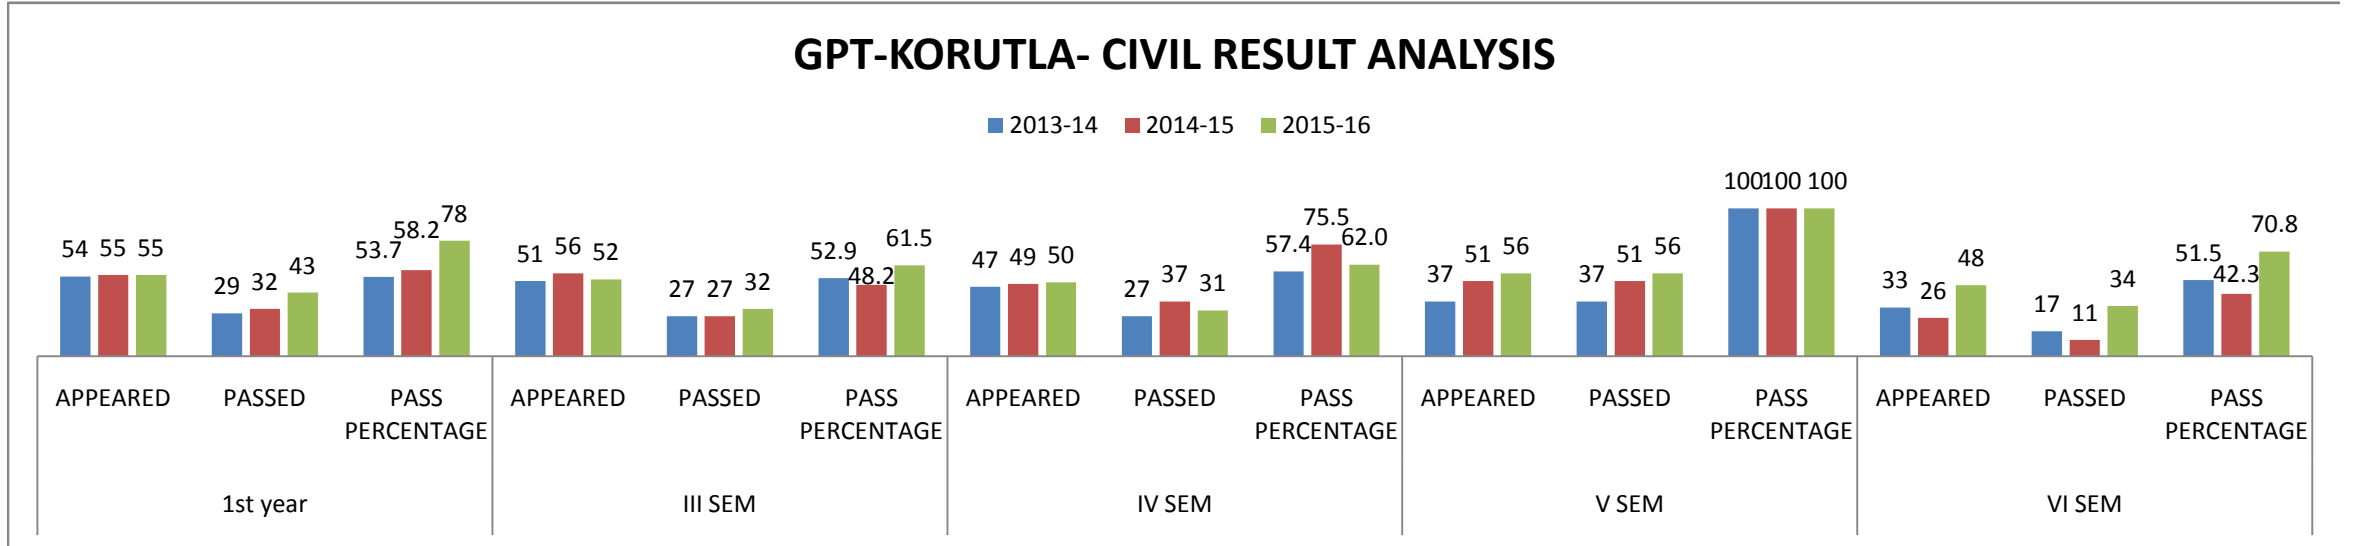

Result analysis for the AY :2013-14,2014-15,2015-16

A.Y.	1st year			III SEM			IV SEM			V SEM			VI SEM		
	APPEARED	PASSED	PASS PERCENTAGE	APPEARED	PASSED	PASS PERCENTAGE	APPEARED	PASSED	PASS PERCENTAGE	APPEARED	PASSED	PASS PERCENTAGE	APPEARED	PASSED	PASS PERCENTAGE
2013-14	54	29	53.7	51	27	52.9	47	27	57.4	37	37	100	33	17	51.5
2014-15	55	32	58.2	56	27	48.2	49	37	75.5	51	51	100	26	11	42.3
2015-16	55	43	78	52	32	61.5	50	31	62.0	56	56	100	48	34	70.8

### GPT-KORUTLA- CIVIL RESULT ANALYSIS

■ 2013-14 ■ 2014-15 ■ 2015-16

|